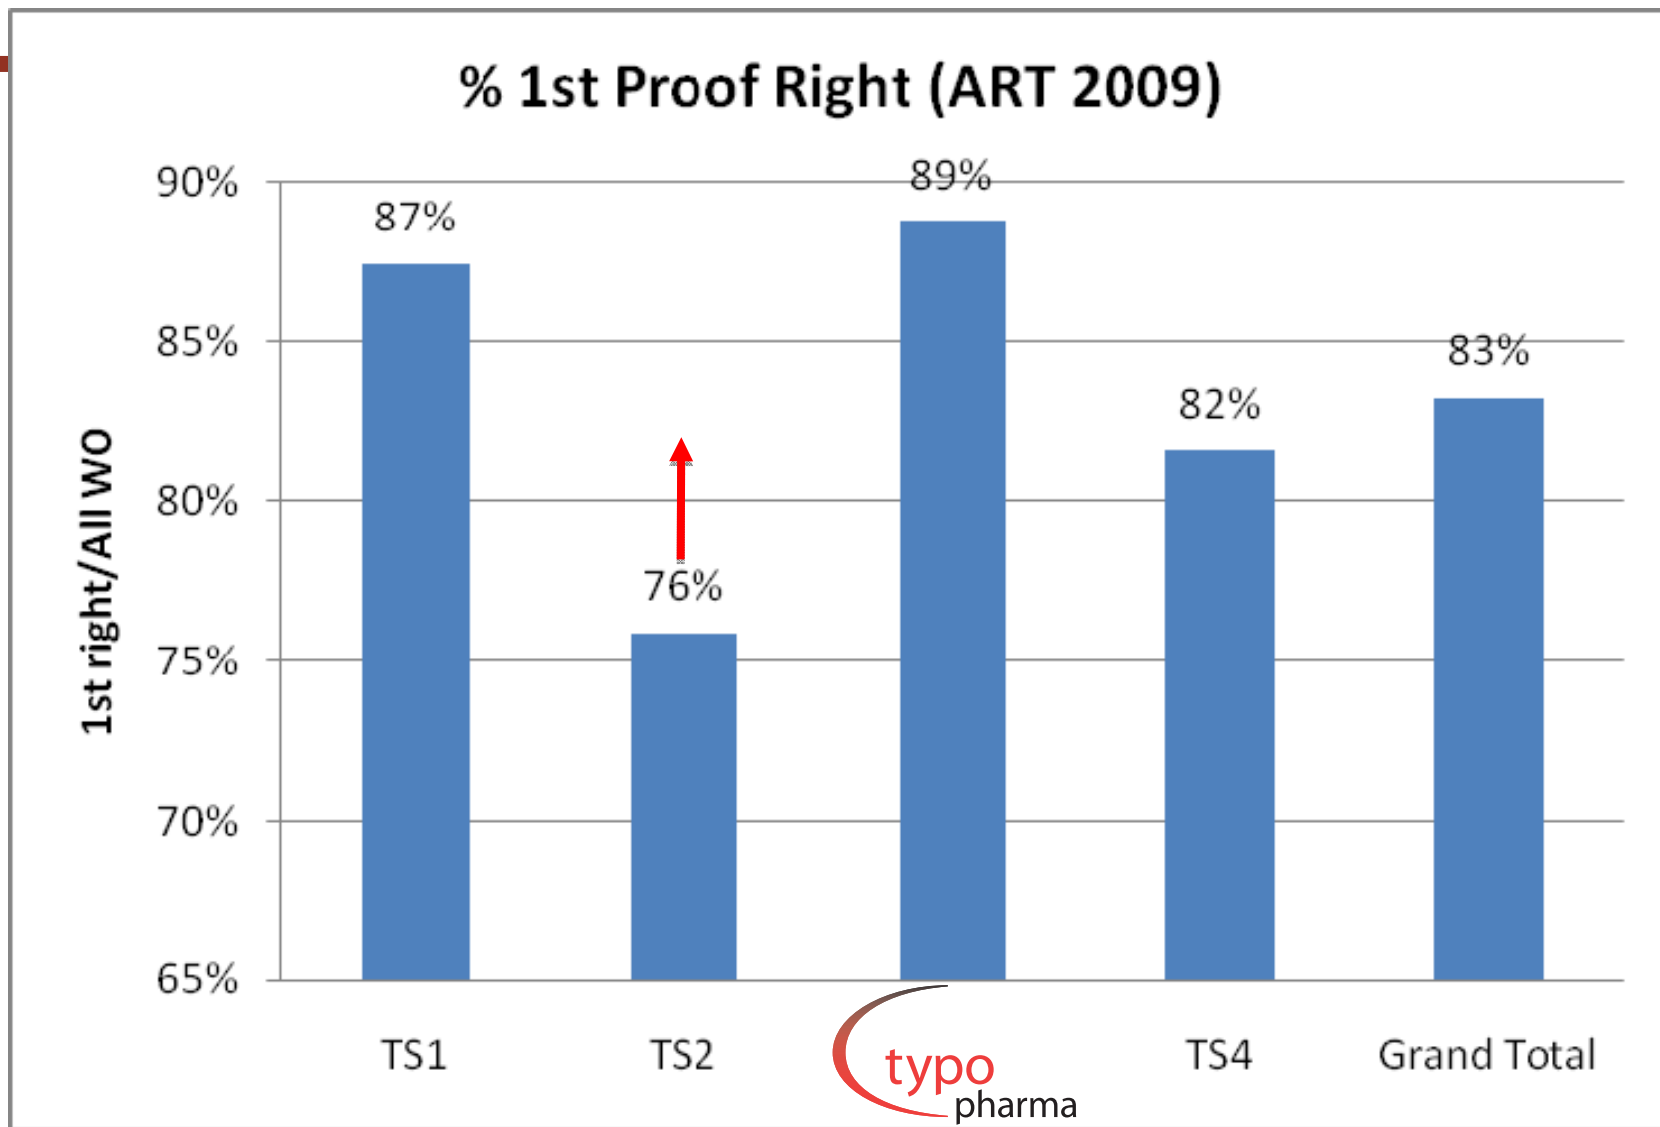

Quality of Proofs 2009

Total Error Loops 2009

Leadtimes